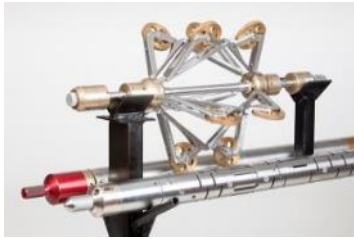

A YEAR OF GROWTH

COMPANY UPDATE

- ▶ Strong Health & Safety Performance.
- ▶ Implemented Competency Assurance program for all employees.
- ▶ Big Ben O&G drilling operation. Exceeding expectations. 20+ well program.
- ▶ Rig 32 – Completed geothermal drilling program. Actively in discussions for drilling program in 2015.
- ▶ Reservoir logging in NZ and further expansion in Philippines.
- ▶ Generation 2 HTCC tool development on schedule.
- ▶ Increased environmental monitoring services.
- ▶ Increased power station maintenance/overhauls – Geothermal, Thermal & Hydro.